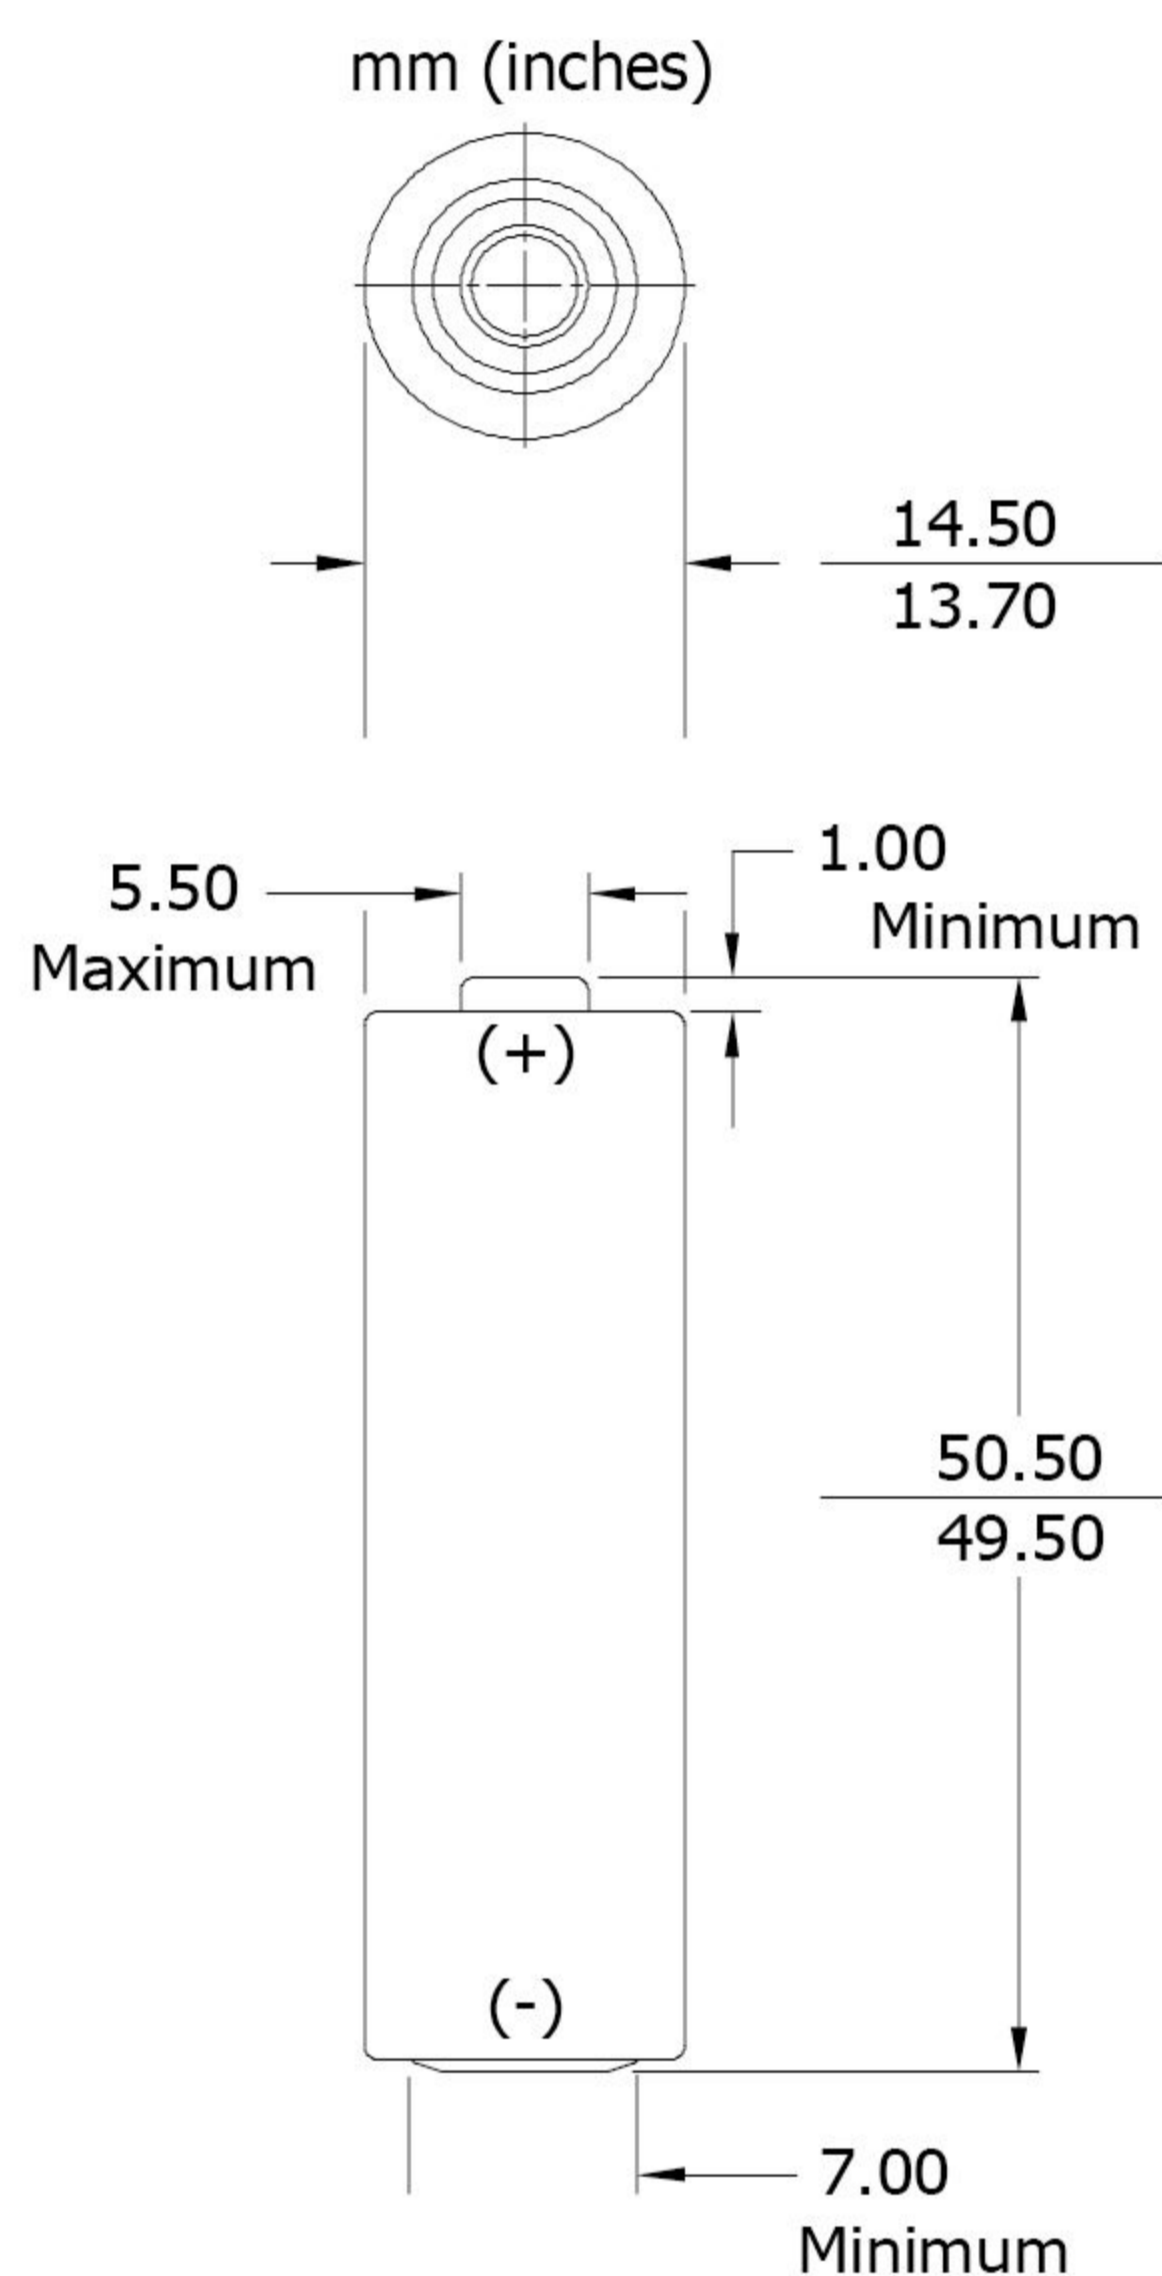

Model No.: СТАРТ 15A

Industry Standard Dimensions

NO MERCURY ADDED

Description: Mercury & Cadmium & Plumbum Free Alkaline LR6 AA Size
Chemical System: Alkaline Manganese
Nominal Voltage: 1.5 Volts
Nominal Dimensions: Ø14.5 mm x 50.5 mm
Service output: 2850 mAh(10mA, 21°C, 0.8V CUT OFF)
Permissible Temperature Range: -18°C...50°C
Jacket: Foil jacket
Warranty Period: 7 years
Average Weight: 23.8±1g

Cross References:

СТАРТ	IEC	ANSI	JIS	GP
15A	LR6	AA	LR6	15A

Typical Service Life:

Discharge Resistance	Discharge Condition	End Point Voltage	Service Life
3.90ohms	1Hrs/Day	0.8V	8.2Hrs

Device Selection Guide: