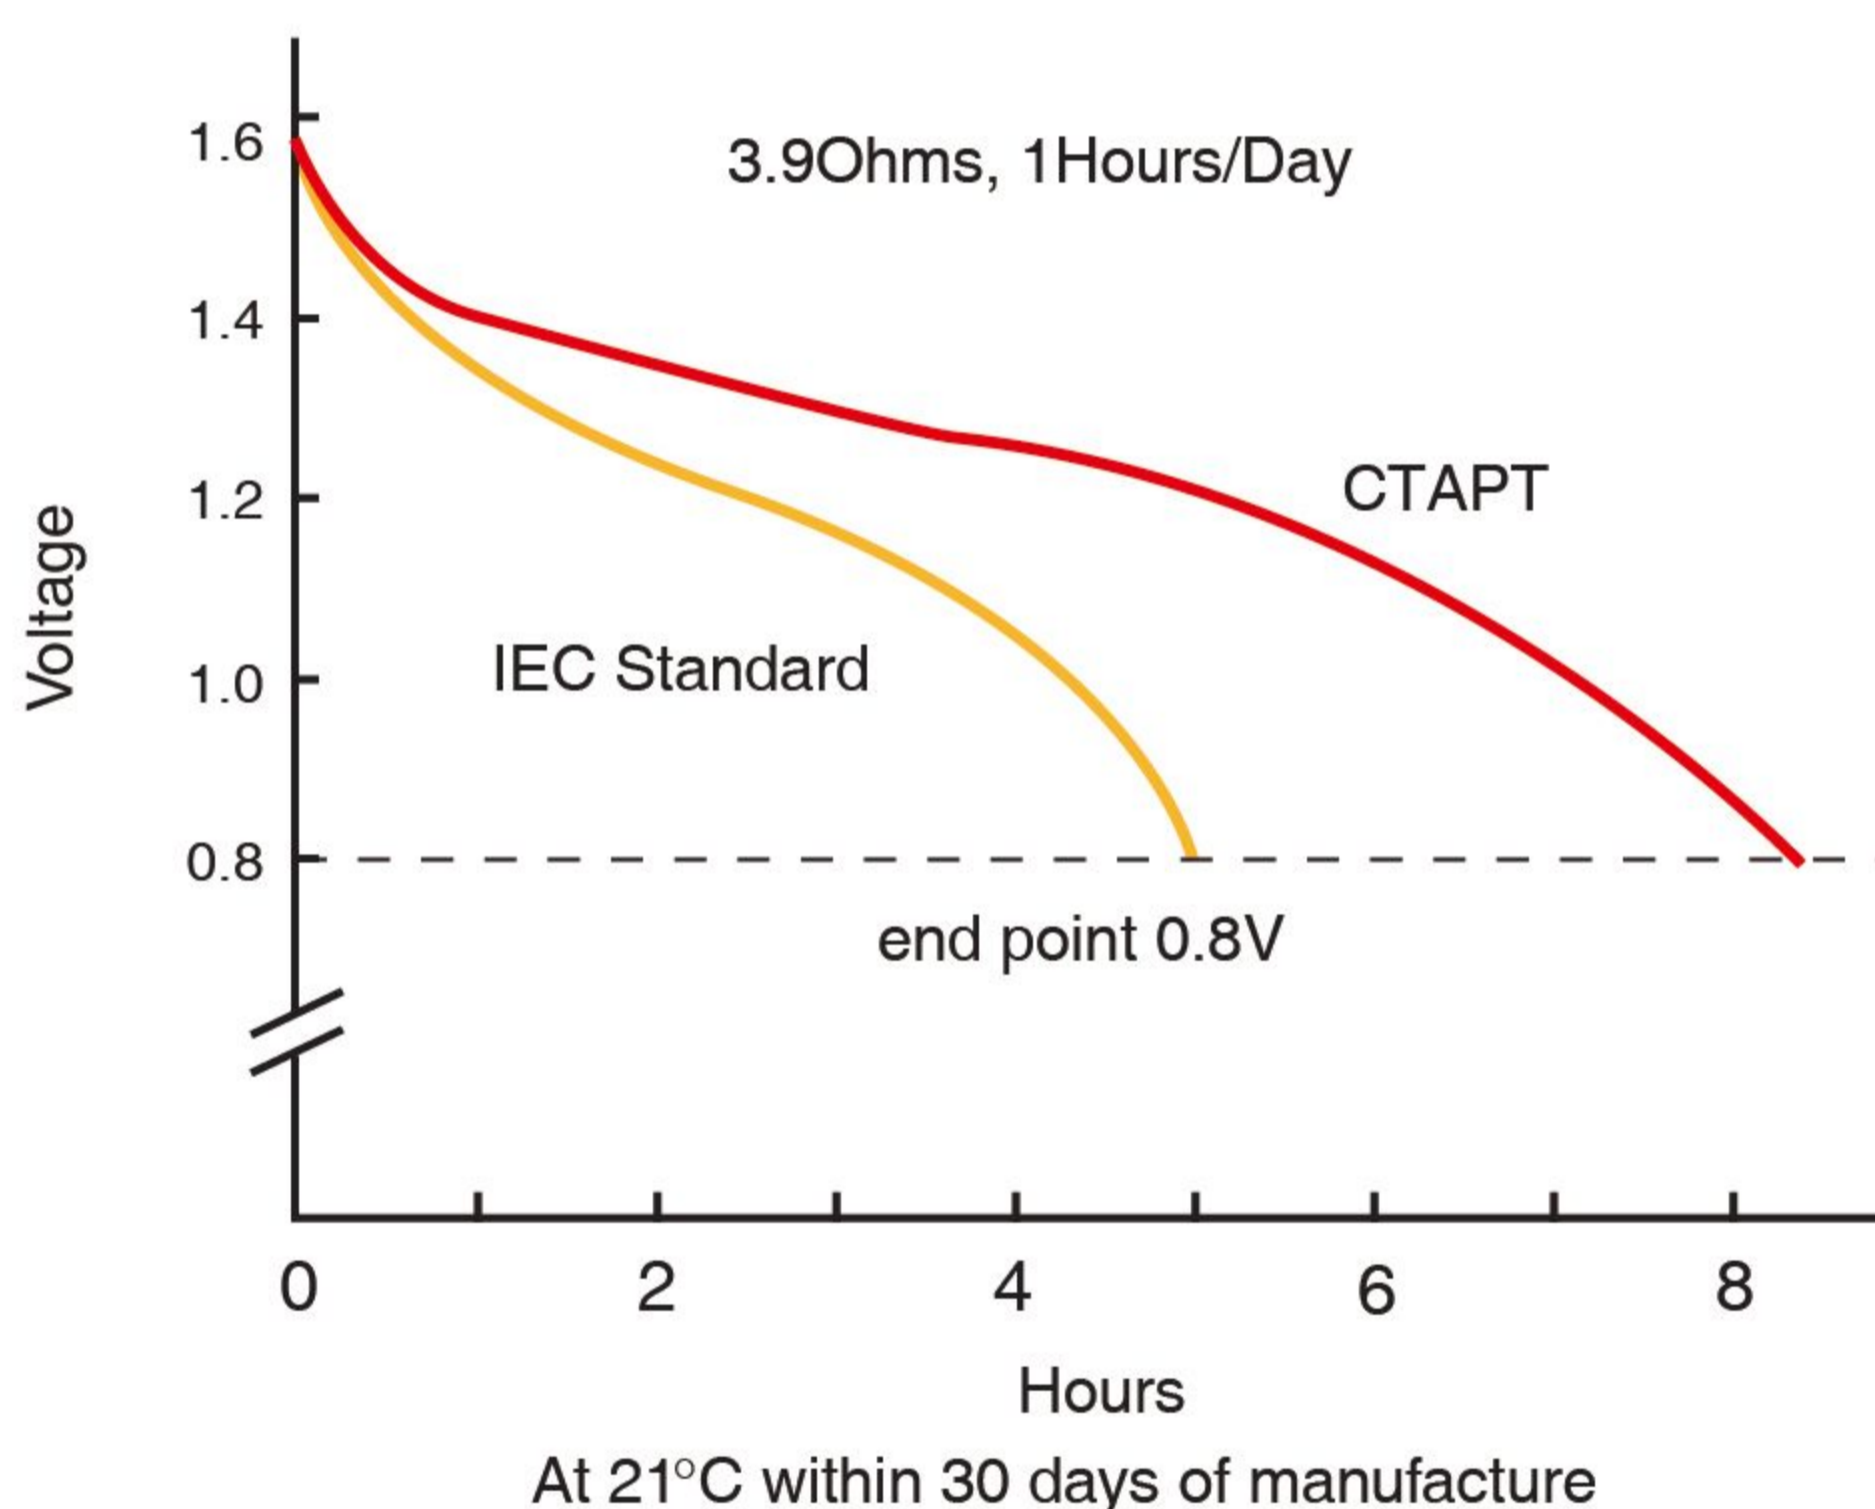

Model No.: СТАРТ 15A

Industry Standard Dimensions

NO MERCURY ADDED

Description: Mercury & Cadmium & Plumbum Free Alkaline LR6 AA Size
Chemical System: Alkaline Manganese
Nominal Voltage: 1.5 Volts
Nominal Dimensions: Ø14.5 mm x 50.5 mm
Service output: 2850 mAh(10mA, 21°C, 0.8V CUT OFF)
Permissible Temperature Range: -18°C...50°C
Jacket: Foil jacket
Warranty Period: 7 years
Average Weight: 23.8±1g

Cross References:

СТАРТ	IEC	ANSI	JIS	GP
15A	LR6	AA	LR6	15A

Typical Service Life:

Discharge Resistance	Discharge Condition	End Point Voltage	Service Life
3.90ohms	1Hrs/Day	0.8V	8.2Hrs

Device Selection Guide: