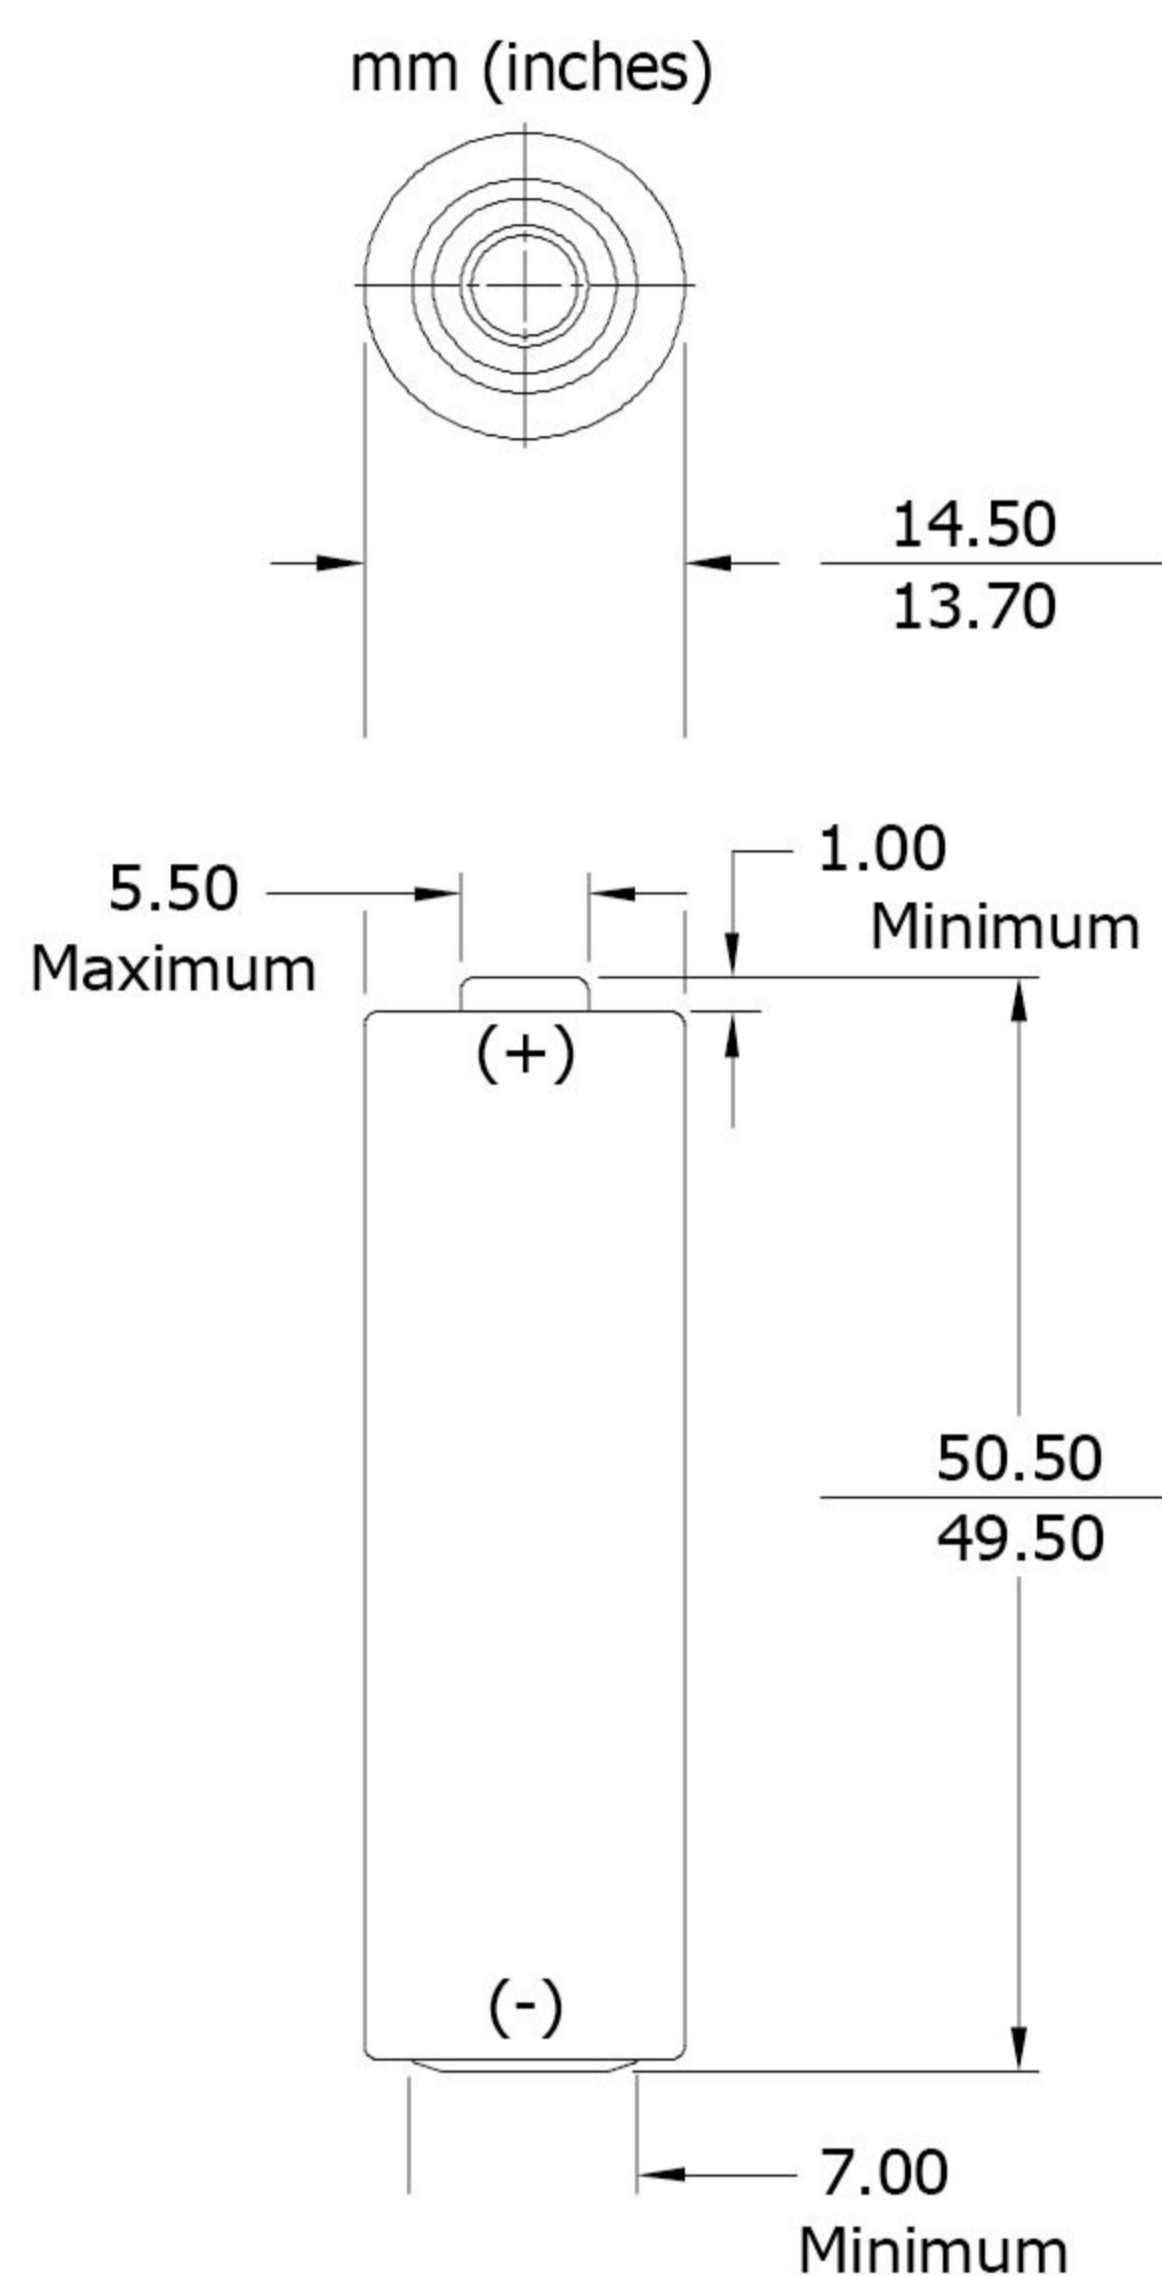

## Model No.: СТАРТ 15A

### Industry Standard Dimensions

### NO MERCURY ADDED

**Description:** Mercury & Cadmium & Plumbum Free Alkaline LR6 AA Size  
**Chemical System:** Alkaline Manganese  
**Nominal Voltage:** 1.5 Volts  
**Nominal Dimensions:** Ø14.5 mm x 50.5 mm  
**Service output:** 2850 mAh(10mA, 21°C, 0.8V CUT OFF)  
**Permissible Temperature Range:** -18°C...50°C  
**Jacket:** Foil jacket  
**Warranty Period:** 7 years  
**Average Weight:** 23.8±1g

### Typical Service Life:

Discharge Resistance	Discharge Condition	End Point Voltage	Service Life
3.90hms	1Hrs/Day	0.8V	8.2Hrs