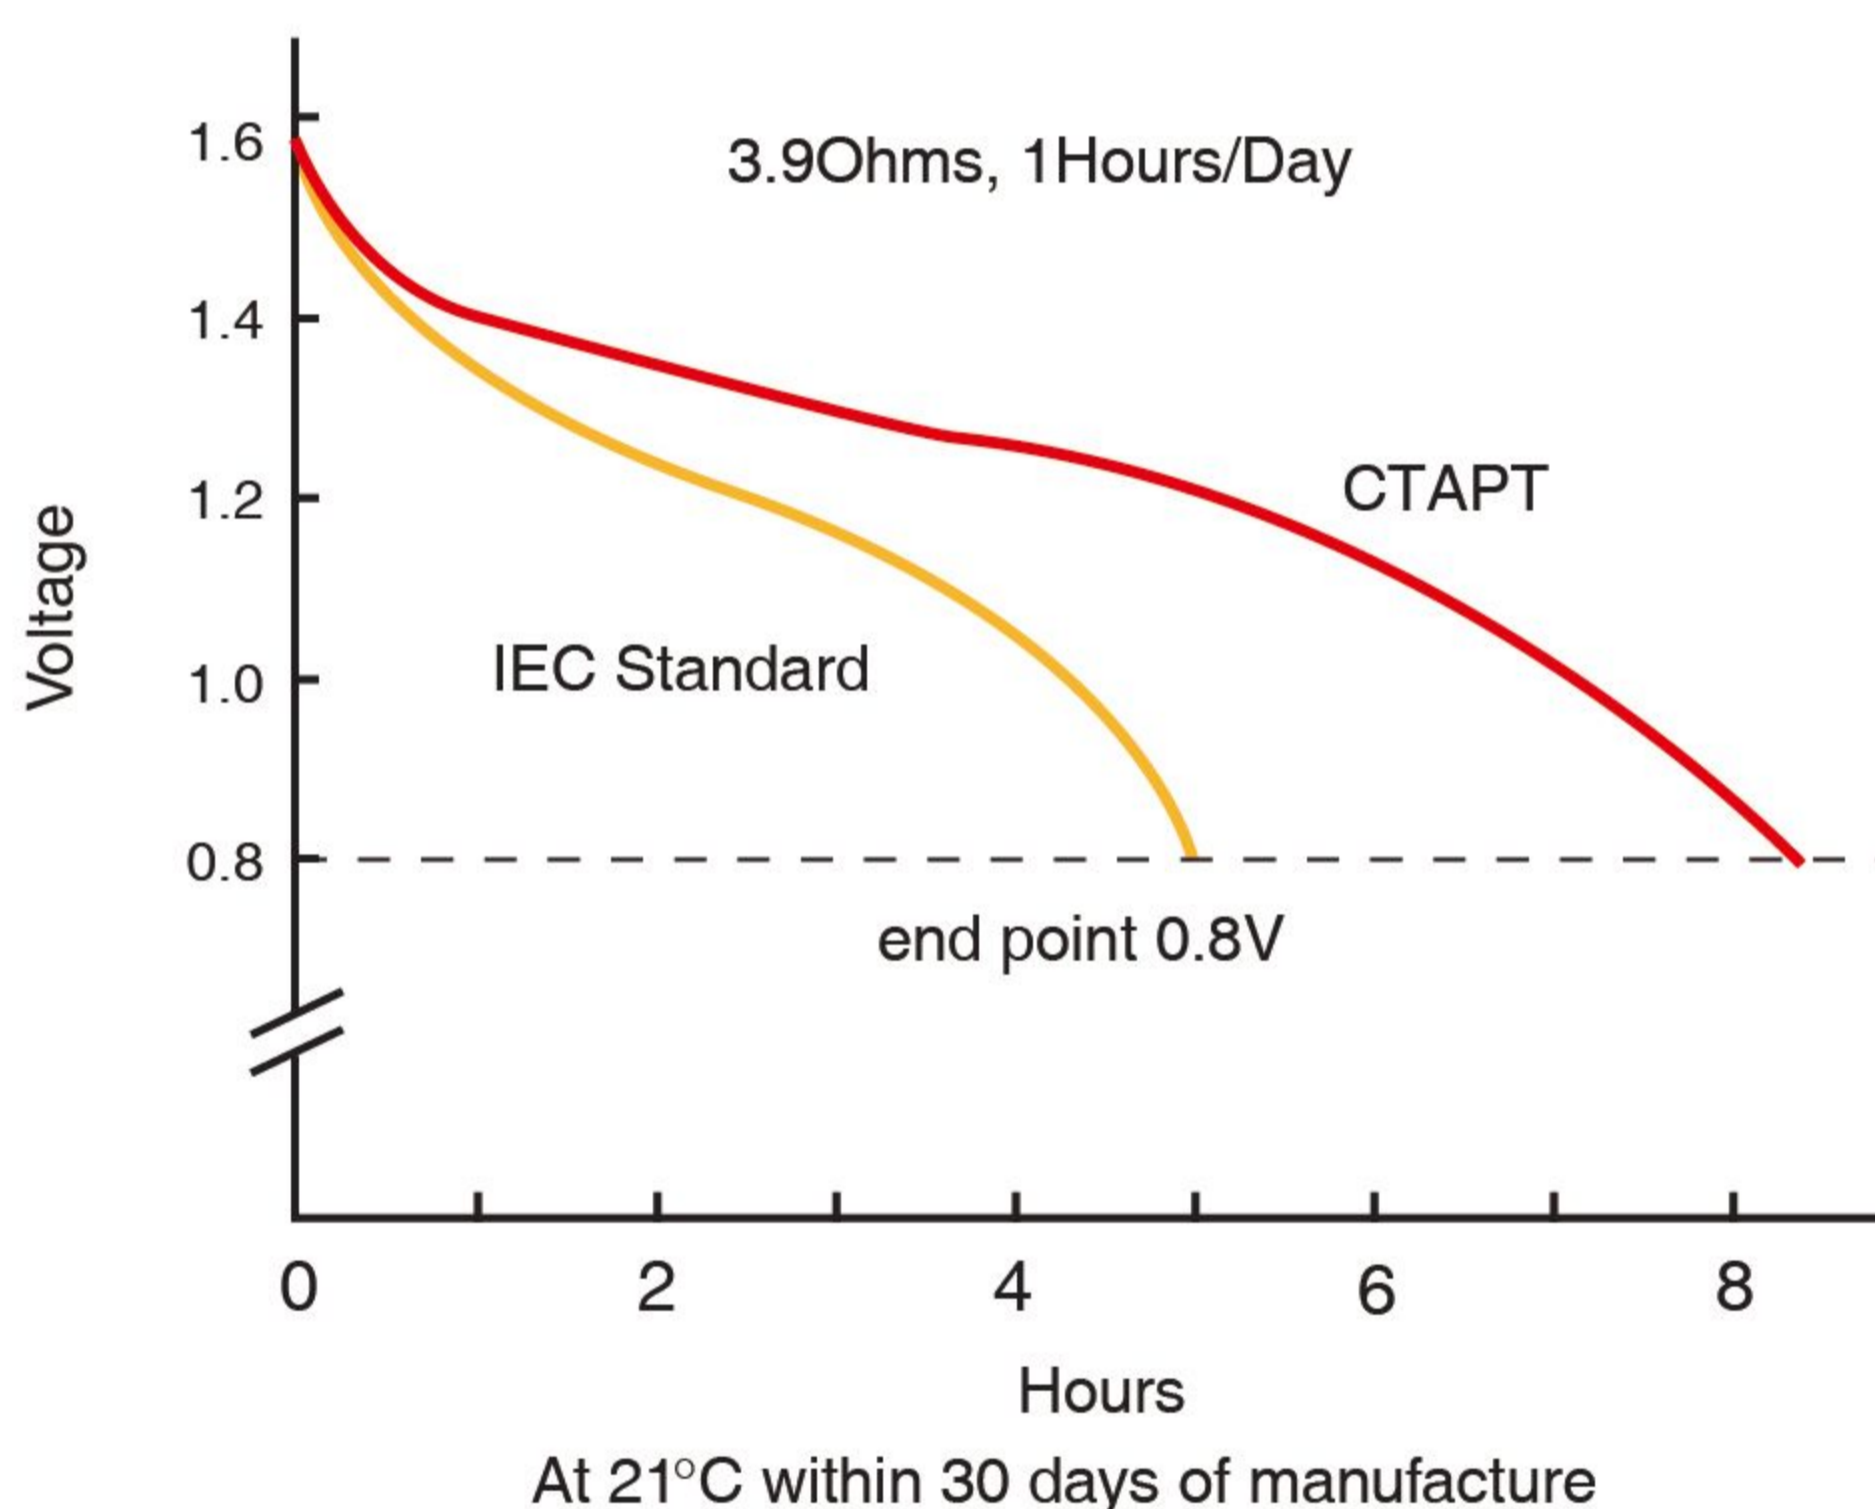

Typical Service Life:

Discharge Resistance	Discharge Condition	End Point Voltage	Service Life
3.90hms	1Hrs/Day	0.8V	8.2Hrs