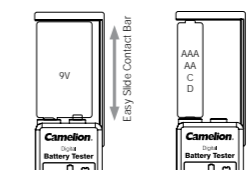

MAIN FEATURES

- Quickly determines if battery needs charging or replacing
- On the spot testing
- Just insert and check LED
- Compact & light

• Insert battery: Observe polarity