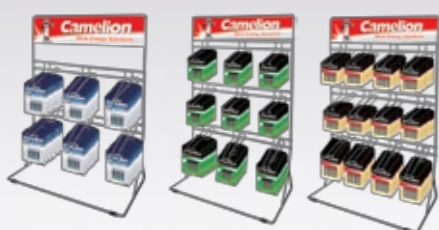

WCD-02 WCD-03 WCD-05

Metal Counter Display

- WCD-02: 33x43x22cm (6 hooks)
- WCD-03: 33x58x22cm (9 hooks)
- WCD-05: 44x66x20cm (12 hook)
- Sturdy steel construction for long use
- Easy to see, easy to reach
- Light weight for easy portability
- Available in Metal Black